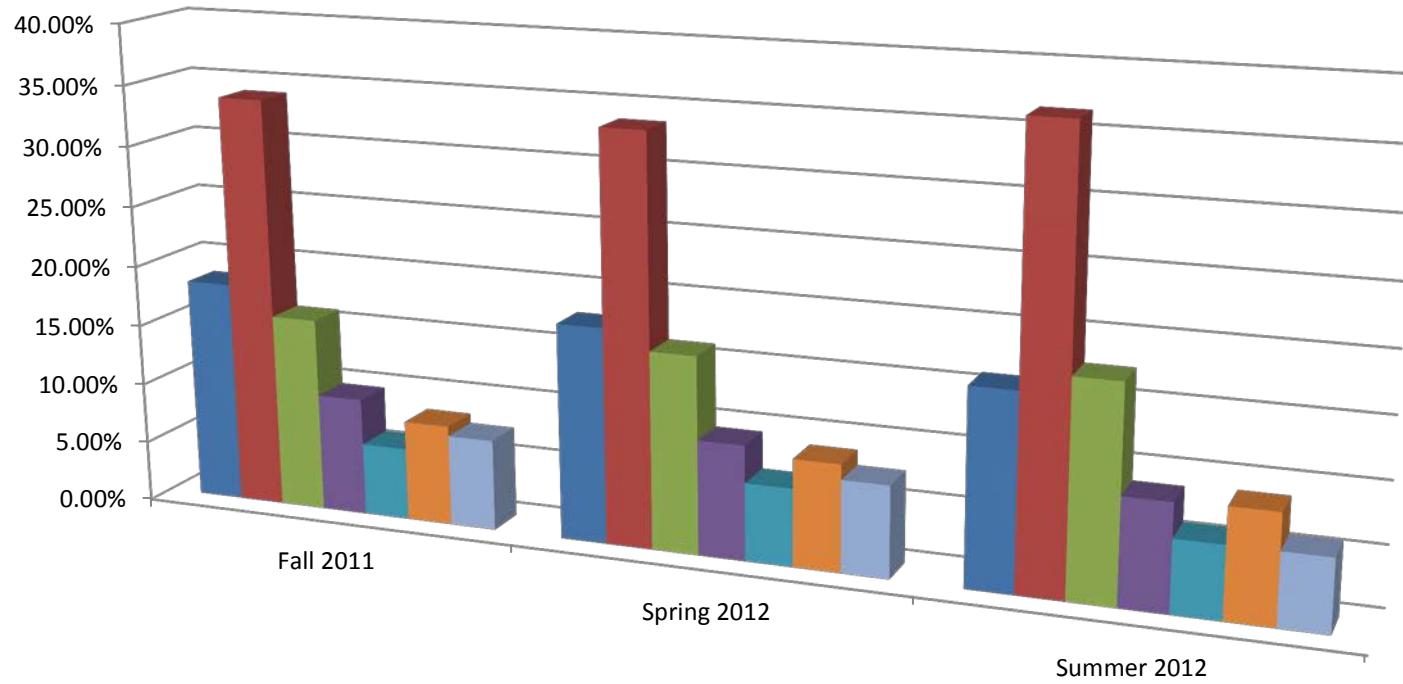

Student Age

Student Age

- 19 or Less
- 20 to 24
- 25 to 29
- 30 to 34
- 35 to 39
- 40 to 49
- 50+

19 or Less	18.38%	17.77%	16.06%
20 to 24	33.97%	33.66%	36.59%
25 to 29	16.05%	16.25%	17.55%
30 to 34	9.73%	9.46%	8.77%
35 to 39	5.96%	6.42%	5.96%
40 to 49	8.28%	8.82%	8.94%
50+	7.49%	7.57%	5.96%