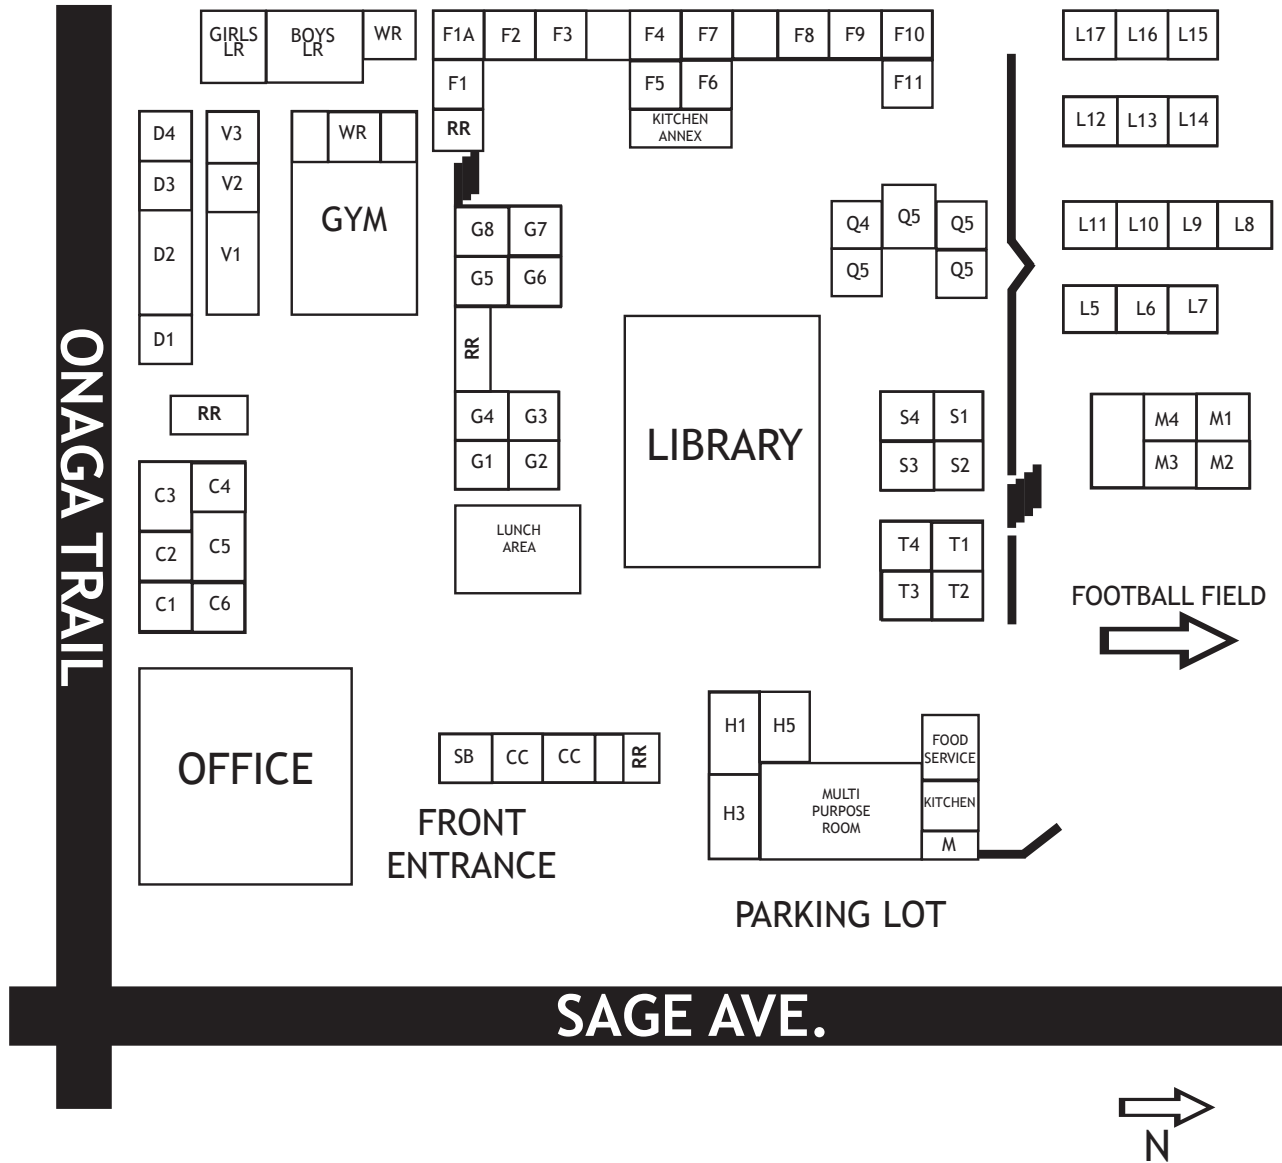

## MAP - YUCCA VALLEY HIGH SCHOOL

**YUCCA VALLEY HIGH SCHOOL  
CAMPUS MAP  
7600 SAGE AVE.  
YUCCA VALLEY, CA 92284**